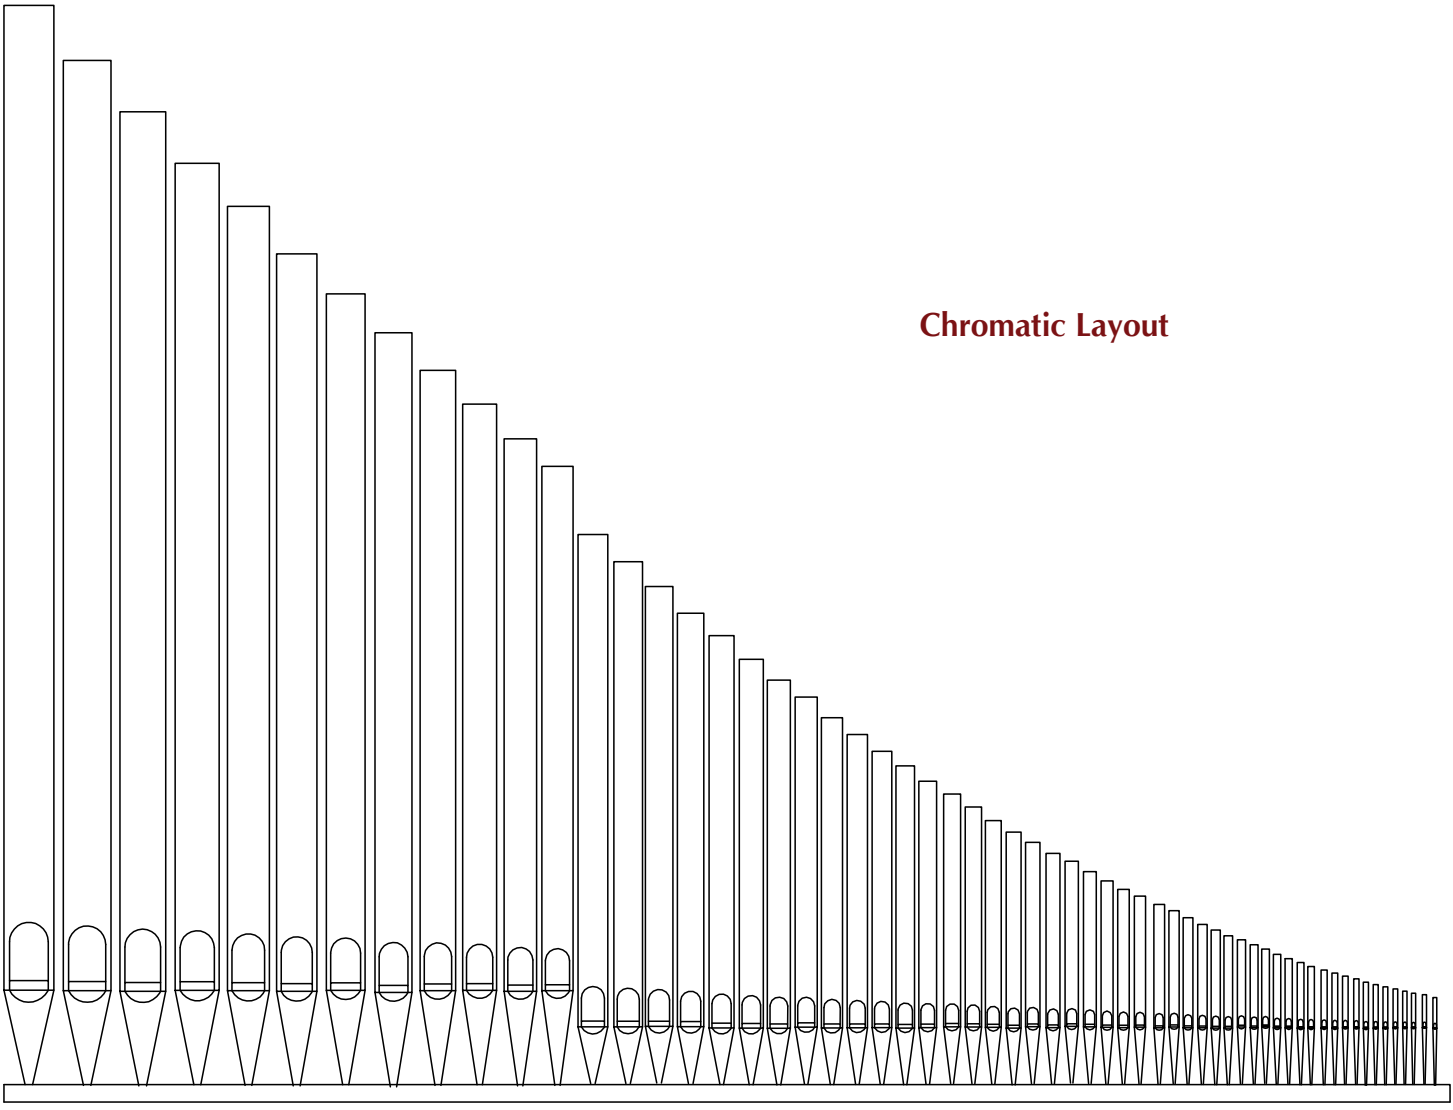

Common Windchest Layouts

**Olivia Margaret Ontko
2009**

**Drawn using
Visual Cadd
and
OrganCADD Pipe Symbols**

Chromatic Layout

C C# D D# E F F#etc.

"Tracker" Layout
"N" shape

**Diatonic Layout
"M" shape**

**Diatonic Layout
"A" shape**

**Major-Third Layout
"w" shape**

**Modified Major-Third Layout
"Capital-W" shape**