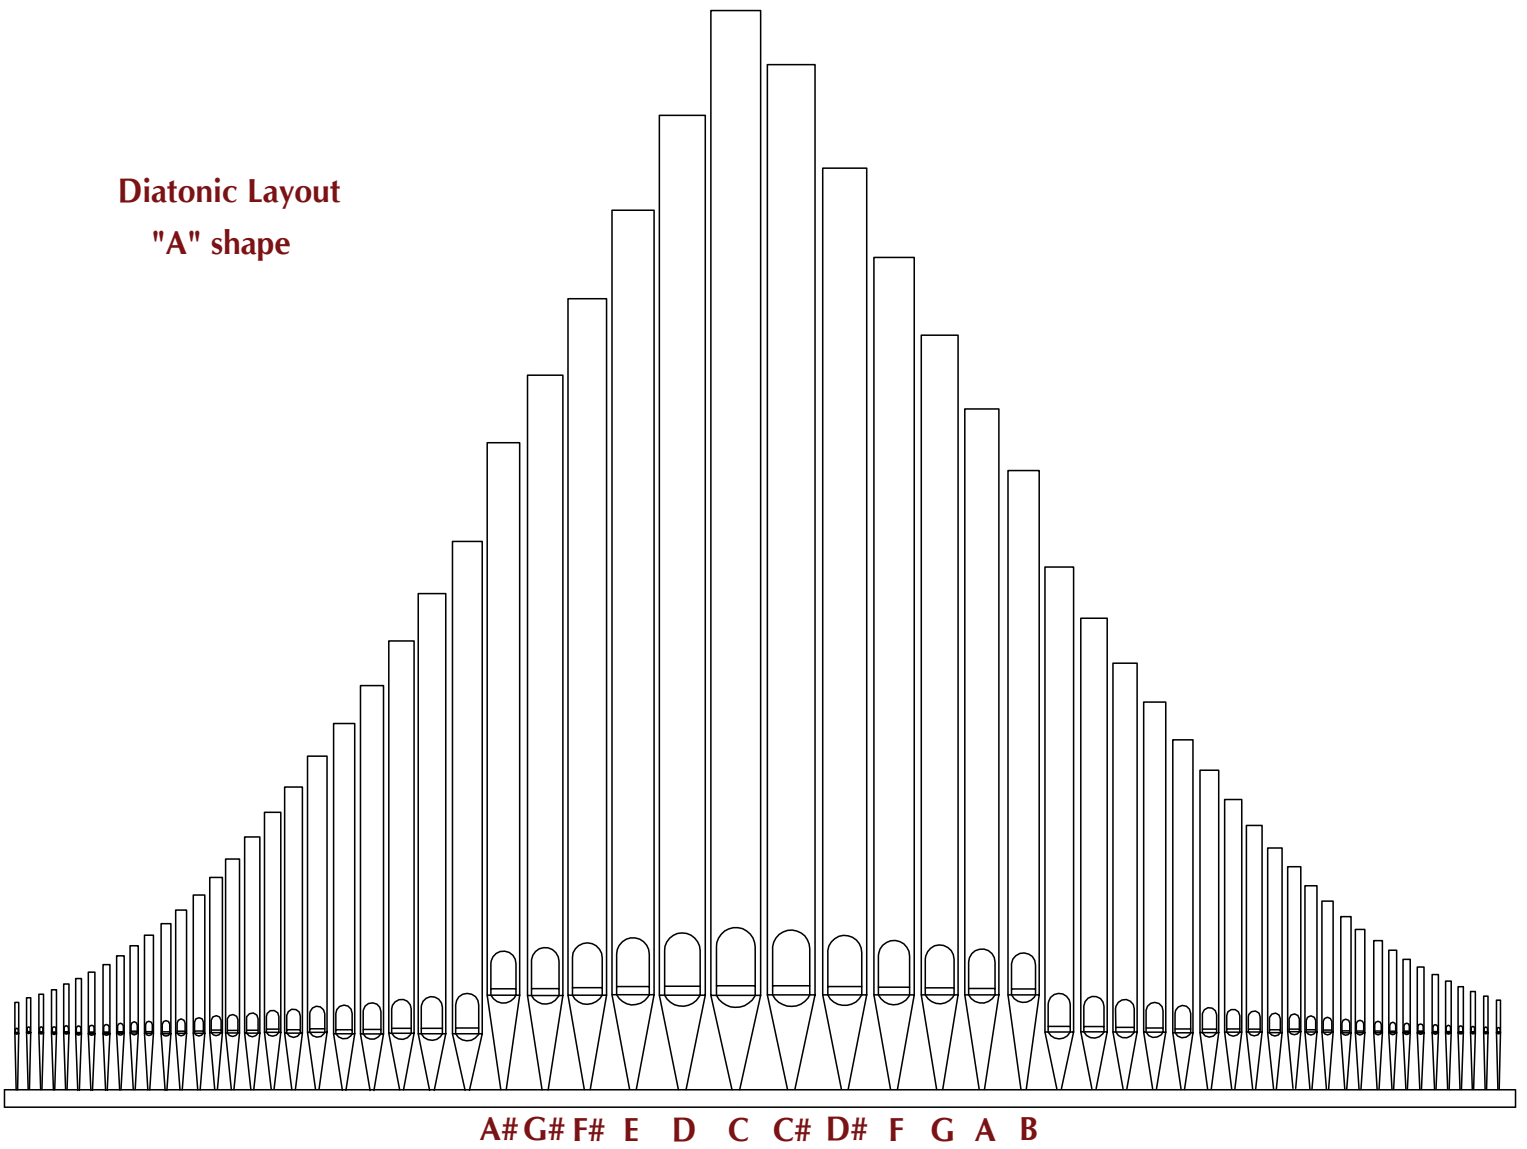

Common Windchest Layouts

**Olivia Margaret Ontko
2009**

**Drawn using
Visual Cadd
and
OrganCADD Pipe Symbols**

Chromatic Layout

C C# D D# E F F#etc.

"Tracker" Layout
"N" shape

**Diatonic Layout
"M" shape**

**Diatonic Layout
"A" shape**

**Major-Third Layout
"w" shape**

**Modified Major-Third Layout
"Capital-W" shape**