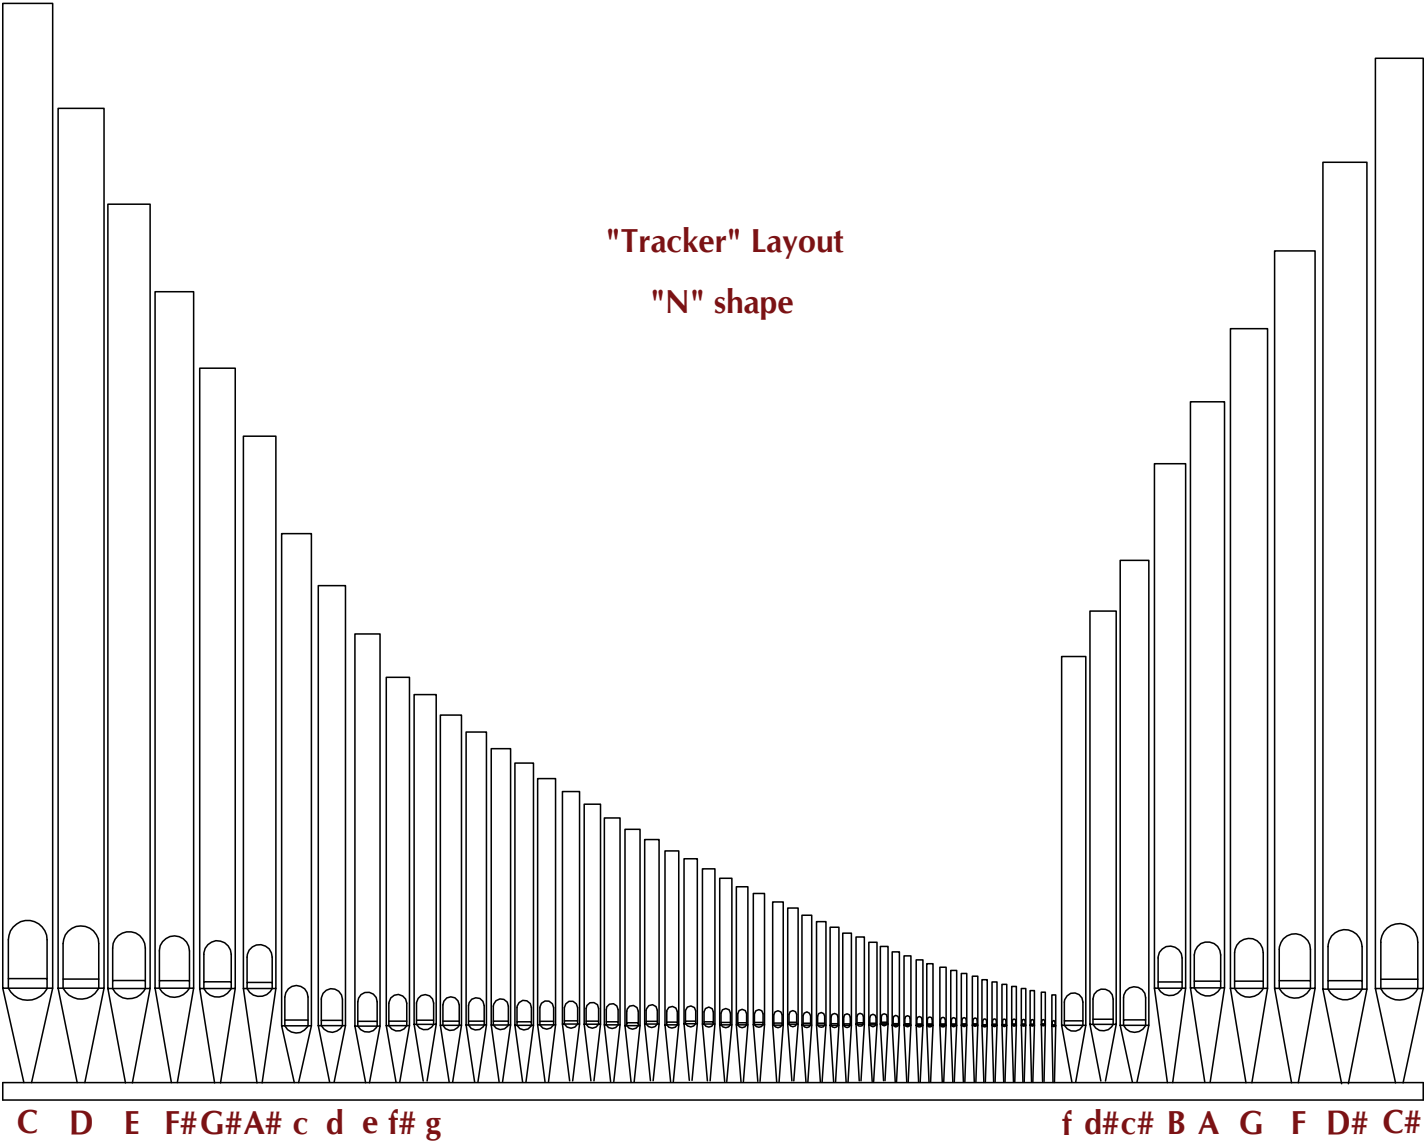

Common Windchest Layouts

**Olivia Margaret Ontko
2009**

**Drawn using
Visual Cadd
and
OrganCADD Pipe Symbols**

Chromatic Layout

C C# D D# E F F#etc.

"Tracker" Layout
"N" shape

**Diatonic Layout
"M" shape**

**Diatonic Layout
"A" shape**

**Major-Third Layout
"w" shape**

**Modified Major-Third Layout
"Capital-W" shape**