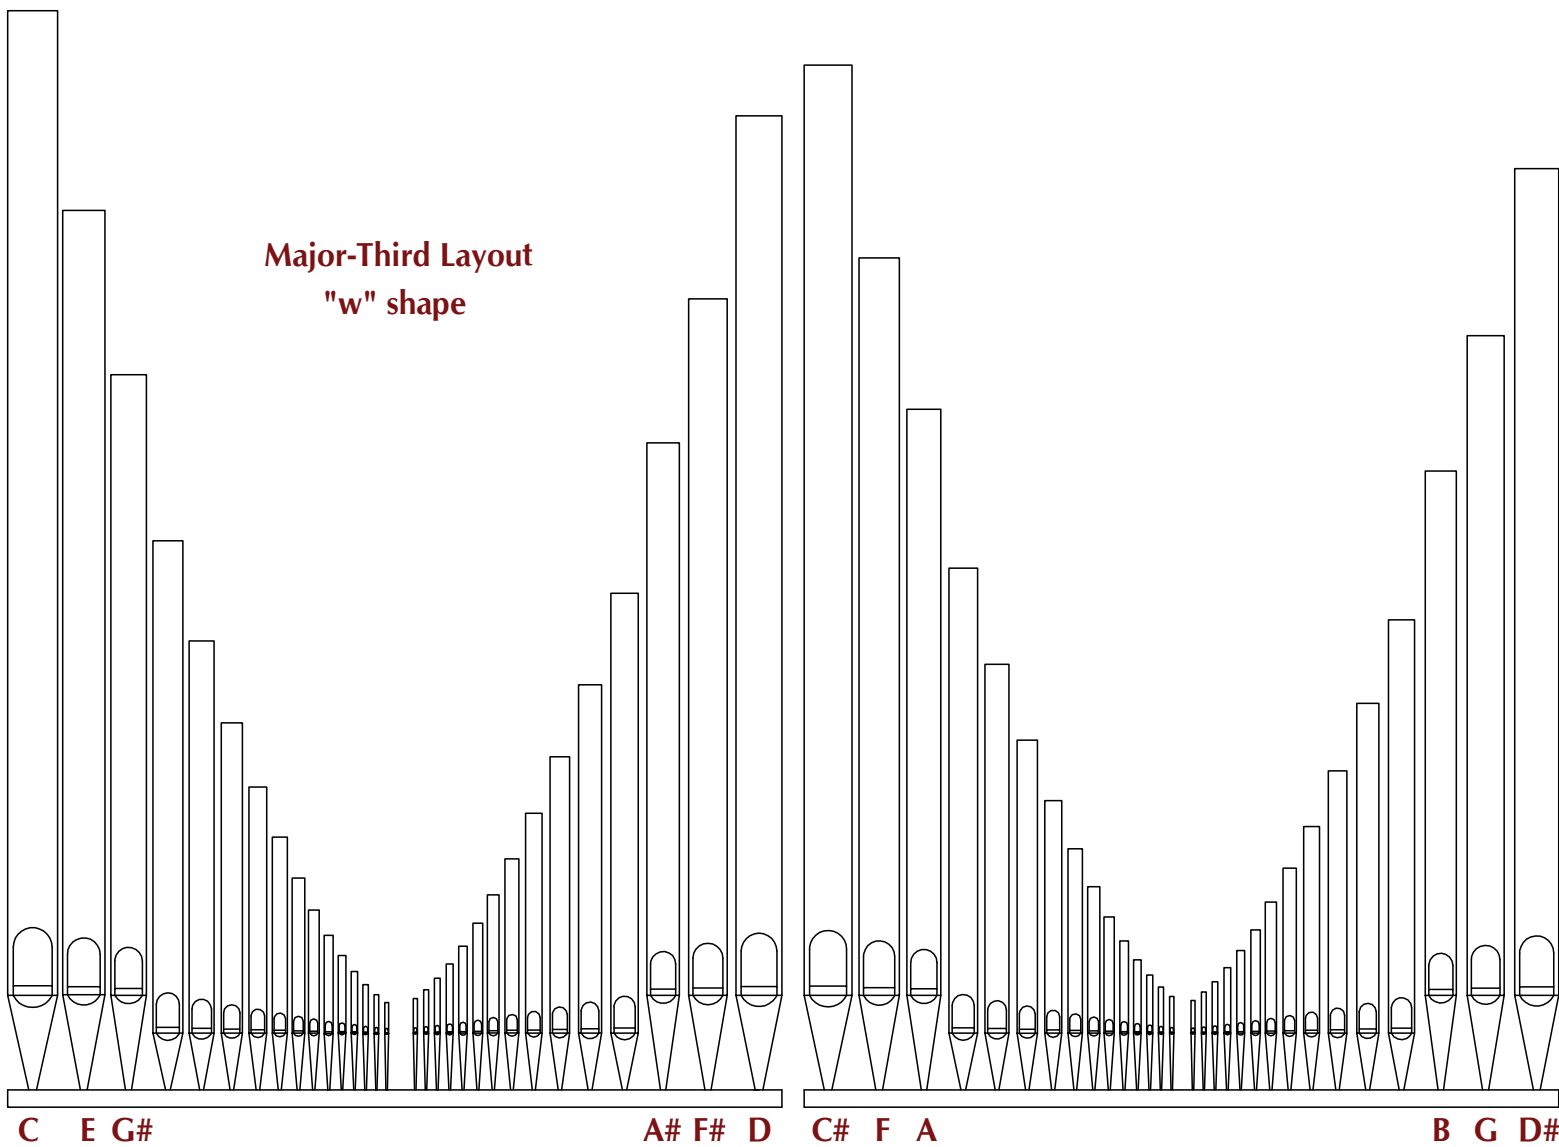

Common Windchest Layouts

**Olivia Margaret Ontko
2009**

**Drawn using
Visual Cadd
and
OrganCADD Pipe Symbols**

Chromatic Layout

C C# D D# E F F#etc.

"Tracker" Layout
"N" shape

**Diatonic Layout
"M" shape**

**Diatonic Layout
"A" shape**

**Major-Third Layout
"w" shape**

**Modified Major-Third Layout
"Capital-W" shape**