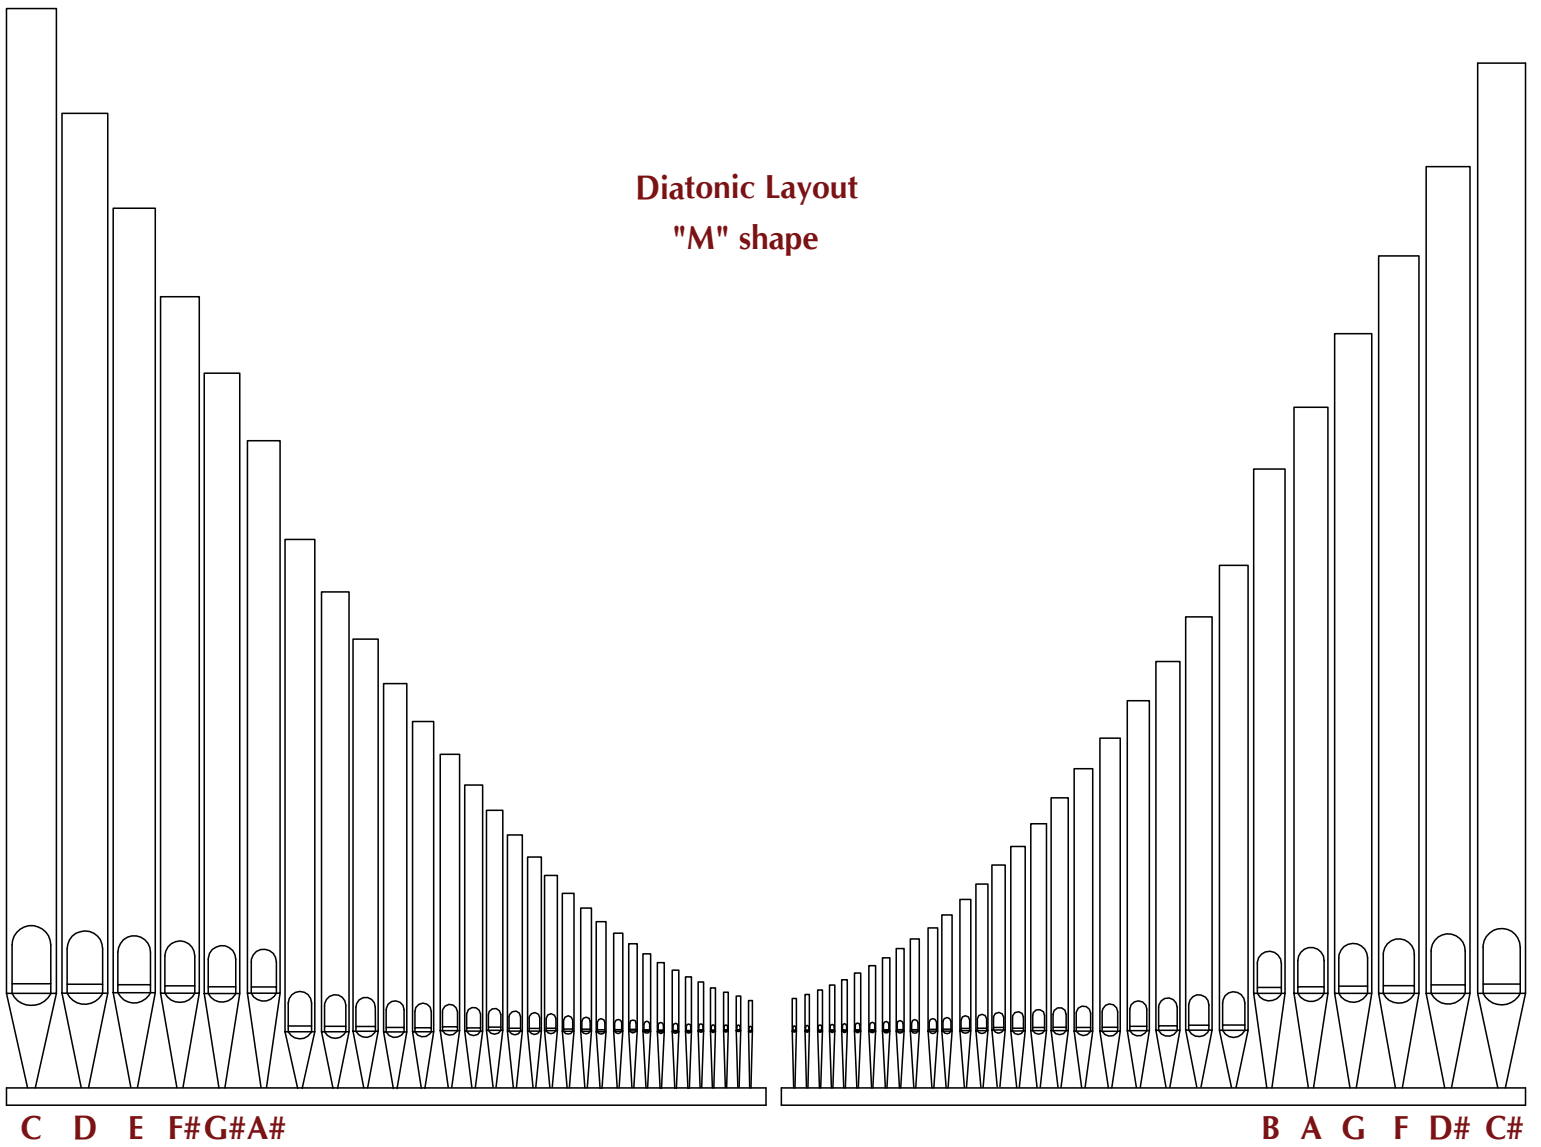

Common Windchest Layouts

**Olivia Margaret Ontko
2009**

**Drawn using
Visual Cadd
and
OrganCADD Pipe Symbols**

Chromatic Layout

C C# D D# E F F#etc.

"Tracker" Layout
"N" shape

**Diatonic Layout
"M" shape**

**Diatonic Layout
"A" shape**

**Major-Third Layout
"w" shape**

**Modified Major-Third Layout
"Capital-W" shape**